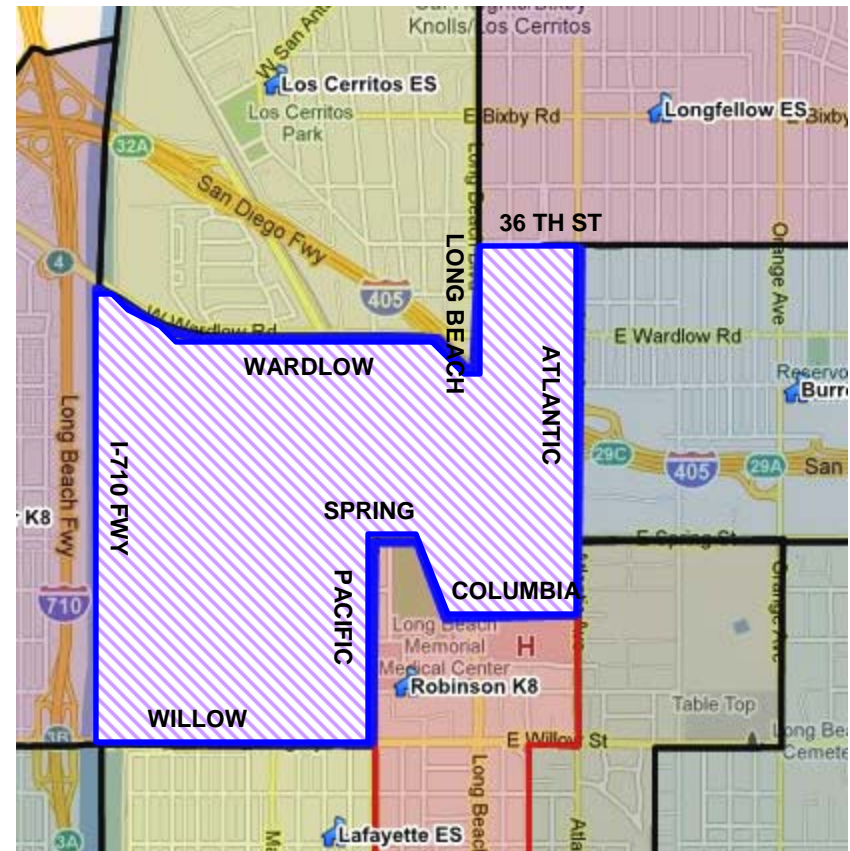

Proposed New Boundary