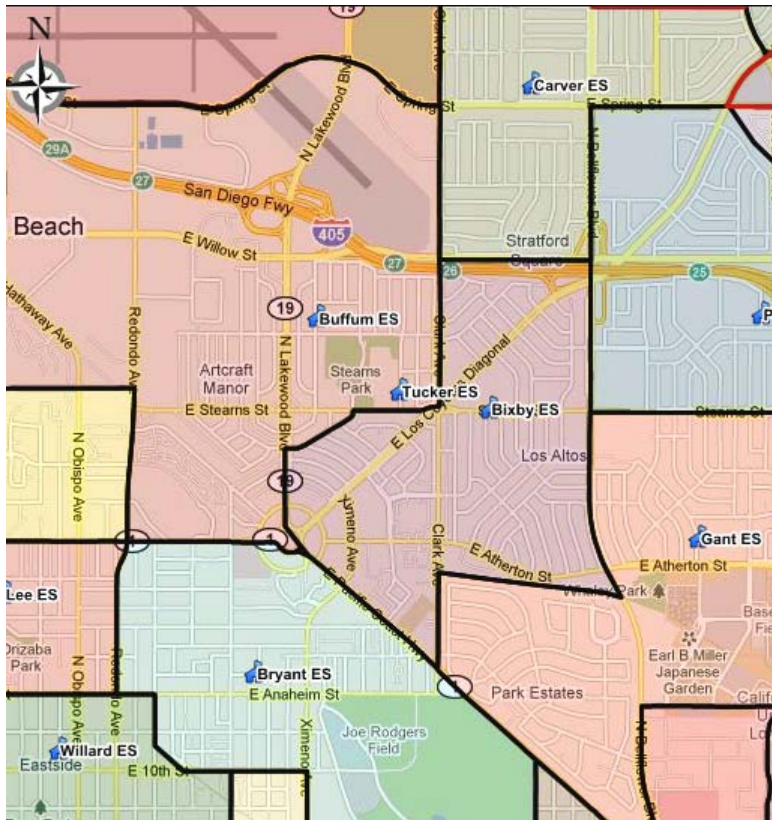

Proposed Boundary Adjustments

For Information Purposes Only

Long Beach Unified School District
January 20, 2011

Buffum Elementary School Consolidation Proposed Boundary Changes

- Buffum Summary
 - 312 K-5 students live within the Buffum ES boundary
 - 295 Students currently attend Buffum ES; of these students 175 live within the Buffum ES boundary and 120 live outside the boundary
- Bixby Elementary School
 - 429 students are enrolled
 - 436 students are projected for 2011-12
 - 274 K-5 students live within the proposed area from Buffum; of these 162 students currently attend Buffum
- Alvarado Elementary School
 - 416 students are enrolled
 - 412 students are projected for 2011
 - 30 K-5 students live within the proposed area from Buffum; of these 10 students currently attend Buffum

NOTE: All Data based on 2010 CBEDS

Proposed Boundary Adjustment for Bixby Elementary School

Existing Bixby Boundary

Proposed New Boundary

Proposed Boundary Adjustment for Alvarado Elementary School

Existing Alvarado Boundary

Proposed New Boundary

Burroughs Elementary School Consolidation Proposed Boundary Changes

- Burroughs Summary
 - 390 K-5 students live within the Burroughs ES boundary
 - 291 Students attend Burroughs ES; of these students 232 live within the Burroughs ES boundary and 59 live outside the boundary
- Birney ES
 - 657 students are enrolled
 - 680 students are projected for 2011
 - 93 K-5 students live within the proposed area from Burroughs; of these students 65 currently attend Burroughs
- Signal Hill ES
 - 721 students are enrolled
 - 698 students are projected for 2011
 - 120 K-5 students live within the proposed area from Burroughs; of these students 88 currently attend Burroughs
- Longfellow ES
 - 899 students are enrolled
 - 927 students are projected for 2011
 - 171 K-5 students live within the proposed area from Burroughs; of these students 76 currently attend Burroughs