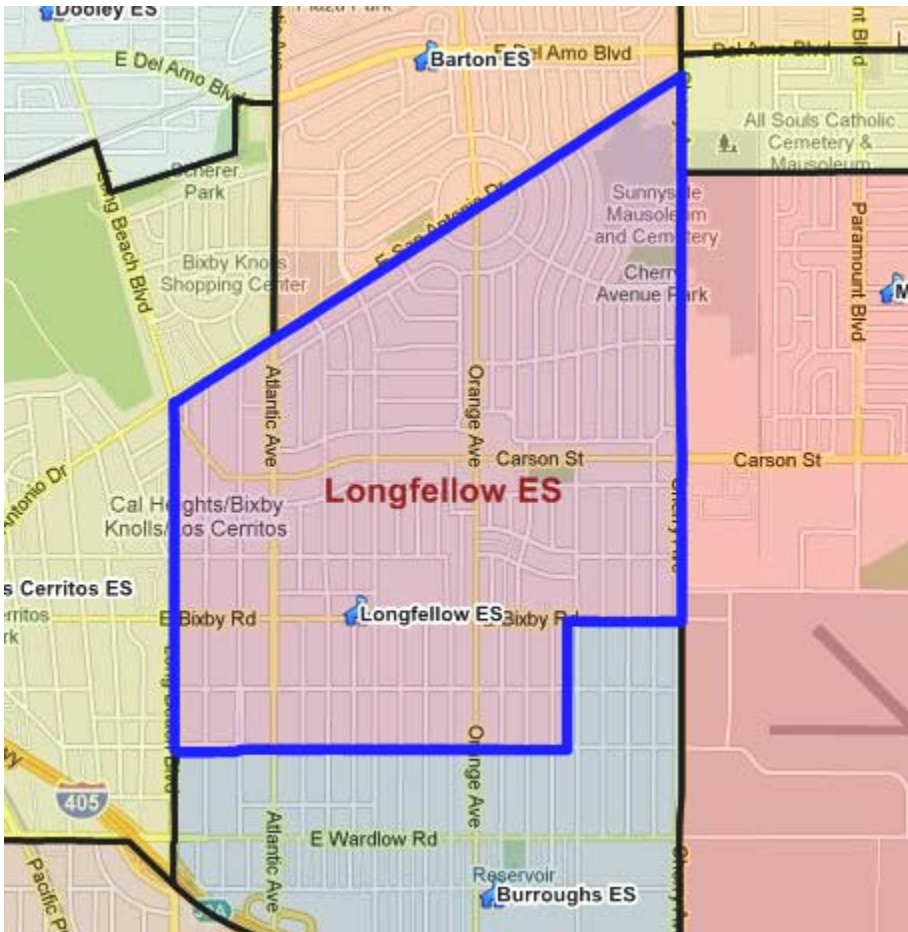

NOTE: All Data based on 2010 CBEDS

Proposed Boundary Adjustment for Bixby Elementary School

Existing Bixby Boundary

Proposed New Boundary

Proposed Boundary Adjustment for Alvarado Elementary School

Existing Alvarado Boundary

Proposed New Boundary

Burroughs Elementary School Consolidation Proposed Boundary Changes

- Burroughs Summary
 - 390 K-5 students live within the Burroughs ES boundary
 - 291 Students attend Burroughs ES; of these students 232 live within the Burroughs ES boundary and 59 live outside the boundary
- Birney ES
 - 657 students are enrolled
 - 680 students are projected for 2011
 - 93 K-5 students live within the proposed area from Burroughs; of these students 65 currently attend Burroughs
- Signal Hill ES
 - 721 students are enrolled
 - 698 students are projected for 2011
 - 120 K-5 students live within the proposed area from Burroughs; of these students 88 currently attend Burroughs
- Longfellow ES
 - 899 students are enrolled
 - 927 students are projected for 2011
 - 171 K-5 students live within the proposed area from Burroughs; of these students 76 currently attend Burroughs

Proposed Boundary Adjustment for Birney Elementary School

Existing Birney Boundary

Proposed New Boundary

Proposed Boundary Adjustment for Signal Hill Elementary School

Existing Signal Hill Boundary

Proposed New Boundary

Proposed Boundary Adjustment for Longfellow Elementary School

Existing Longfellow Boundary

Proposed New Boundary