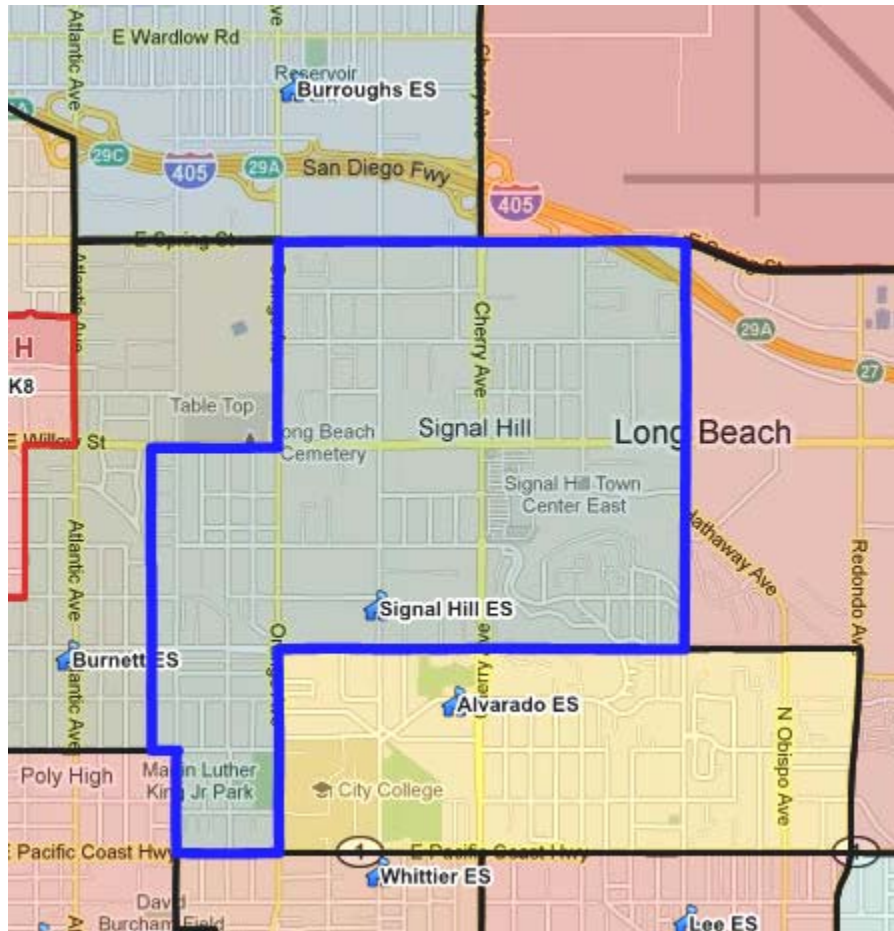

Proposed Boundary Adjustments

For Information Purposes Only

Long Beach Unified School District
January 20, 2011

Buffum Elementary School Consolidation Proposed Boundary Changes

- Buffum Summary
 - 312 K-5 students live within the Buffum ES boundary
 - 295 Students currently attend Buffum ES; of these students 175 live within the Buffum ES boundary and 120 live outside the boundary
- Bixby Elementary School
 - 429 students are enrolled
 - 436 students are projected for 2011-12
 - 274 K-5 students live within the proposed area from Buffum; of these 162 students currently attend Buffum
- Alvarado Elementary School
 - 416 students are enrolled
 - 412 students are projected for 2011
 - 30 K-5 students live within the proposed area from Buffum; of these 10 students currently attend Buffum

Proposed New Boundary

Burroughs Elementary School Consolidation Proposed Boundary Changes

- Burroughs Summary
 - 390 K-5 students live within the Burroughs ES boundary
 - 291 Students attend Burroughs ES; of these students 232 live within the Burroughs ES boundary and 59 live outside the boundary
- Birney ES
 - 657 students are enrolled
 - 680 students are projected for 2011
 - 93 K-5 students live within the proposed area from Burroughs; of these students 65 currently attend Burroughs
- Signal Hill ES
 - 721 students are enrolled
 - 698 students are projected for 2011
 - 120 K-5 students live within the proposed area from Burroughs; of these students 88 currently attend Burroughs
- Longfellow ES
 - 899 students are enrolled
 - 927 students are projected for 2011
 - 171 K-5 students live within the proposed area from Burroughs; of these students 76 currently attend Burroughs

Proposed Boundary Adjustment for Birney Elementary School

Existing Birney Boundary

Proposed New Boundary

Proposed Boundary Adjustment for Signal Hill Elementary School

Existing Signal Hill Boundary

Proposed New Boundary