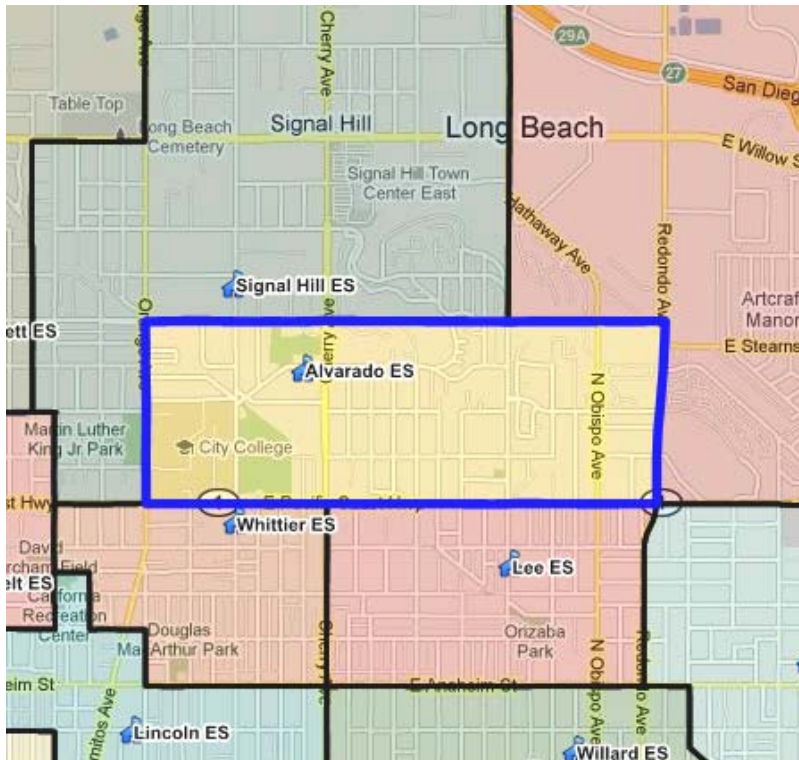

Proposed Boundary Adjustments

For Information Purposes Only

Long Beach Unified School District
January 20, 2011

Buffum Elementary School Consolidation Proposed Boundary Changes

- Buffum Summary
 - 312 K-5 students live within the Buffum ES boundary
 - 295 Students currently attend Buffum ES; of these students 175 live within the Buffum ES boundary and 120 live outside the boundary
- Bixby Elementary School
 - 429 students are enrolled
 - 436 students are projected for 2011-12
 - 274 K-5 students live within the proposed area from Buffum; of these 162 students currently attend Buffum
- Alvarado Elementary School
 - 416 students are enrolled
 - 412 students are projected for 2011
 - 30 K-5 students live within the proposed area from Buffum; of these 10 students currently attend Buffum

NOTE: All Data based on 2010 CBEDS

Proposed Boundary Adjustment for Bixby Elementary School

Existing Bixby Boundary

Proposed New Boundary

Proposed Boundary Adjustment for Alvarado Elementary School

Existing Alvarado Boundary

Proposed New Boundary

Burroughs Elementary School Consolidation Proposed Boundary Changes

- Burroughs Summary
 - 390 K-5 students live within the Burroughs ES boundary
 - 291 Students attend Burroughs ES; of these students 232 live within the Burroughs ES boundary and 59 live outside the boundary
- Birney ES
 - 657 students are enrolled
 - 680 students are projected for 2011
 - 93 K-5 students live within the proposed area from Burroughs; of these students 65 currently attend Burroughs
- Signal Hill ES
 - 721 students are enrolled
 - 698 students are projected for 2011
 - 120 K-5 students live within the proposed area from Burroughs; of these students 88 currently attend Burroughs
- Longfellow ES
 - 899 students are enrolled
 - 927 students are projected for 2011
 - 171 K-5 students live within the proposed area from Burroughs; of these students 76 currently attend Burroughs