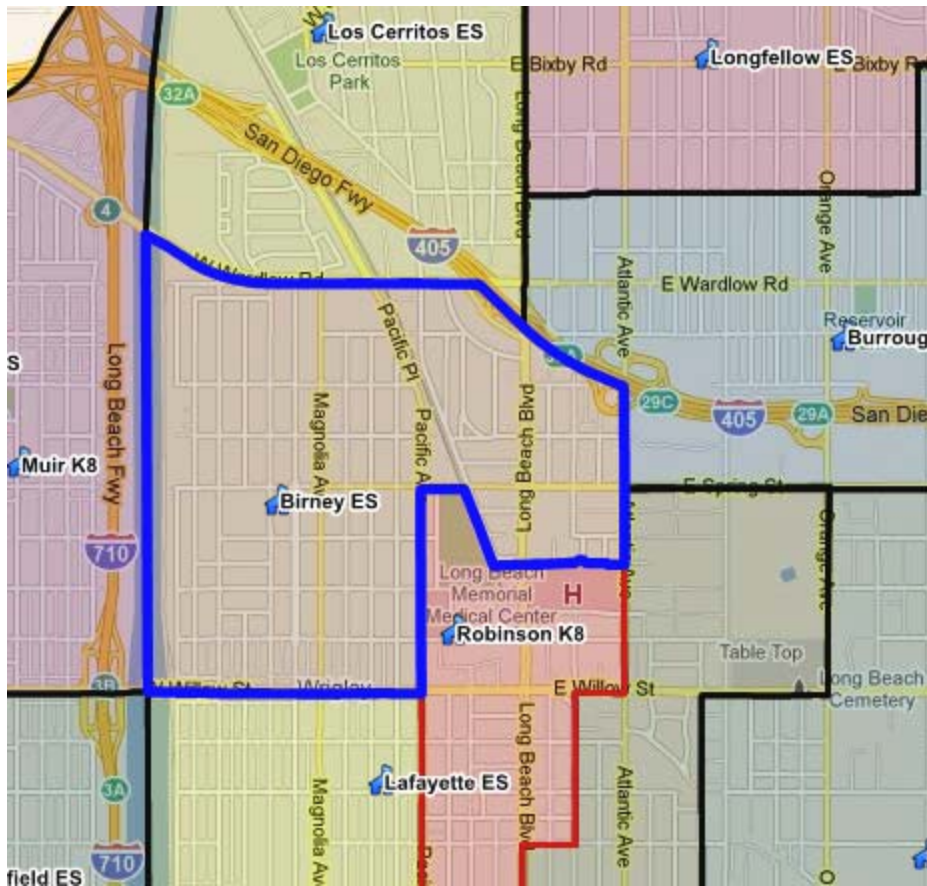

NOTE: All Data based on 2010 CBEDS

Proposed Boundary Adjustment for Bixby Elementary School

Existing Bixby Boundary

Proposed New Boundary

Proposed Boundary Adjustment for Alvarado Elementary School

Existing Alvarado Boundary

Proposed New Boundary

Burroughs Elementary School Consolidation Proposed Boundary Changes

- Burroughs Summary
 - 390 K-5 students live within the Burroughs ES boundary
 - 291 Students attend Burroughs ES; of these students 232 live within the Burroughs ES boundary and 59 live outside the boundary
- Birney ES
 - 657 students are enrolled
 - 680 students are projected for 2011
 - 93 K-5 students live within the proposed area from Burroughs; of these students 65 currently attend Burroughs
- Signal Hill ES
 - 721 students are enrolled
 - 698 students are projected for 2011
 - 120 K-5 students live within the proposed area from Burroughs; of these students 88 currently attend Burroughs
- Longfellow ES
 - 899 students are enrolled
 - 927 students are projected for 2011
 - 171 K-5 students live within the proposed area from Burroughs; of these students 76 currently attend Burroughs

Proposed Boundary Adjustment for Birney Elementary School

Existing Birney Boundary

Proposed New Boundary

Proposed Boundary Adjustment for Signal Hill Elementary School

Existing Signal Hill Boundary

Proposed New Boundary