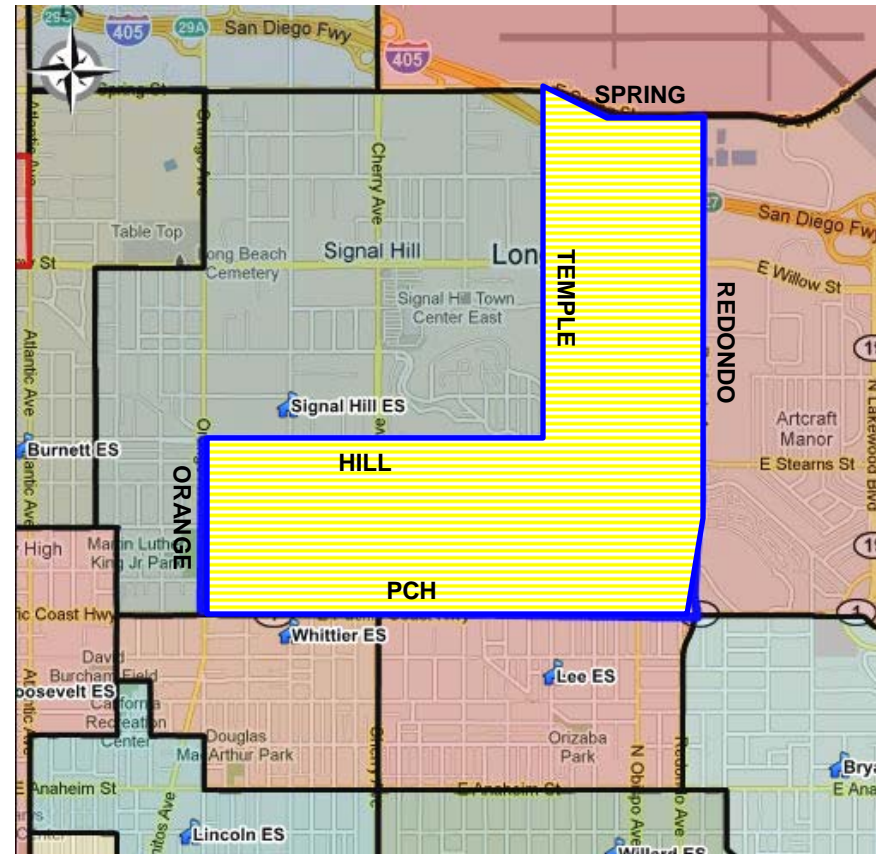

Proposed Boundary Adjustments

For Information Purposes Only

Long Beach Unified School District
January 20, 2011

Buffum Elementary School Consolidation Proposed Boundary Changes

- Buffum Summary
 - 312 K-5 students live within the Buffum ES boundary
 - 295 Students currently attend Buffum ES; of these students 175 live within the Buffum ES boundary and 120 live outside the boundary
- Bixby Elementary School
 - 429 students are enrolled
 - 436 students are projected for 2011-12
 - 274 K-5 students live within the proposed area from Buffum; of these 162 students currently attend Buffum
- Alvarado Elementary School
 - 416 students are enrolled
 - 412 students are projected for 2011
 - 30 K-5 students live within the proposed area from Buffum; of these 10 students currently attend Buffum

NOTE: All Data based on 2010 CBEDS

Proposed Boundary Adjustment for Bixby Elementary School

Existing Bixby Boundary

Proposed New Boundary

Proposed Boundary Adjustment for Alvarado Elementary School

Existing Alvarado Boundary

Proposed New Boundary

Burroughs Elementary School Consolidation Proposed Boundary Changes

- Burroughs Summary
 - 390 K-5 students live within the Burroughs ES boundary
 - 291 Students attend Burroughs ES; of these students 232 live within the Burroughs ES boundary and 59 live outside the boundary
- Birney ES
 - 657 students are enrolled
 - 680 students are projected for 2011
 - 93 K-5 students live within the proposed area from Burroughs; of these students 65 currently attend Burroughs
- Signal Hill ES
 - 721 students are enrolled
 - 698 students are projected for 2011
 - 120 K-5 students live within the proposed area from Burroughs; of these students 88 currently attend Burroughs
- Longfellow ES
 - 899 students are enrolled
 - 927 students are projected for 2011
 - 171 K-5 students live within the proposed area from Burroughs; of these students 76 currently attend Burroughs