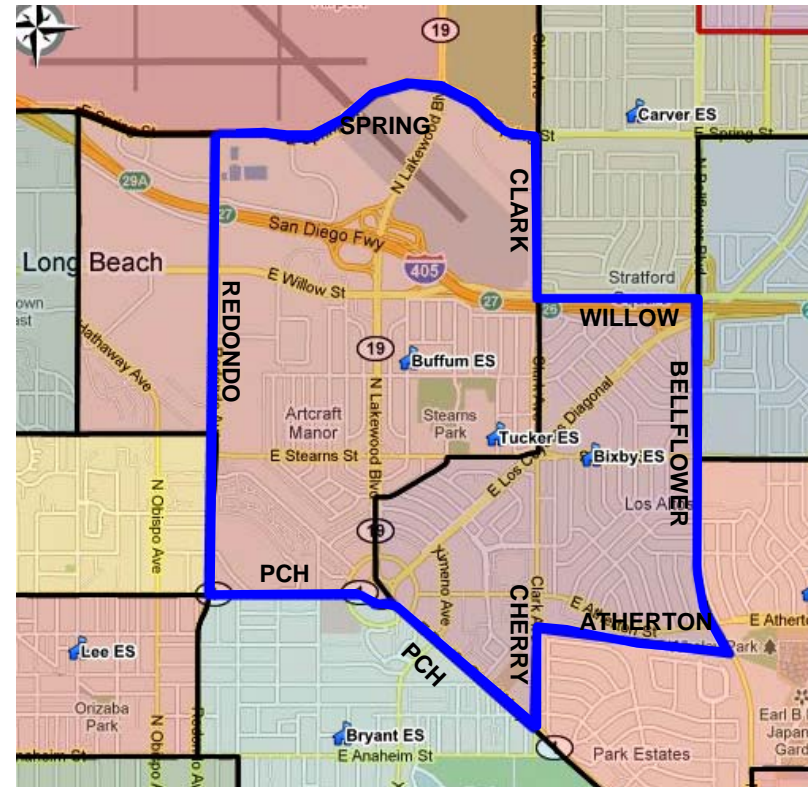

Proposed Boundary Adjustments

For Information Purposes Only

Long Beach Unified School District
January 20, 2011

Buffum Elementary School Consolidation Proposed Boundary Changes

- Buffum Summary
 - 312 K-5 students live within the Buffum ES boundary
 - 295 Students currently attend Buffum ES; of these students 175 live within the Buffum ES boundary and 120 live outside the boundary
- Bixby Elementary School
 - 429 students are enrolled
 - 436 students are projected for 2011-12
 - 274 K-5 students live within the proposed area from Buffum; of these 162 students currently attend Buffum
- Alvarado Elementary School
 - 416 students are enrolled
 - 412 students are projected for 2011
 - 30 K-5 students live within the proposed area from Buffum; of these 10 students currently attend Buffum

NOTE: All Data based on 2010 CBEDS

Proposed Boundary Adjustment for Bixby Elementary School

Existing Bixby Boundary

Proposed New Boundary

Proposed Boundary Adjustment for Alvarado Elementary School

Existing Alvarado Boundary

Proposed New Boundary

Burroughs Elementary School Consolidation Proposed Boundary Changes

- Burroughs Summary
 - 390 K-5 students live within the Burroughs ES boundary
 - 291 Students attend Burroughs ES; of these students 232 live within the Burroughs ES boundary and 59 live outside the boundary
- Birney ES
 - 657 students are enrolled
 - 680 students are projected for 2011
 - 93 K-5 students live within the proposed area from Burroughs; of these students 65 currently attend Burroughs
- Signal Hill ES
 - 721 students are enrolled
 - 698 students are projected for 2011
 - 120 K-5 students live within the proposed area from Burroughs; of these students 88 currently attend Burroughs
- Longfellow ES
 - 899 students are enrolled
 - 927 students are projected for 2011
 - 171 K-5 students live within the proposed area from Burroughs; of these students 76 currently attend Burroughs