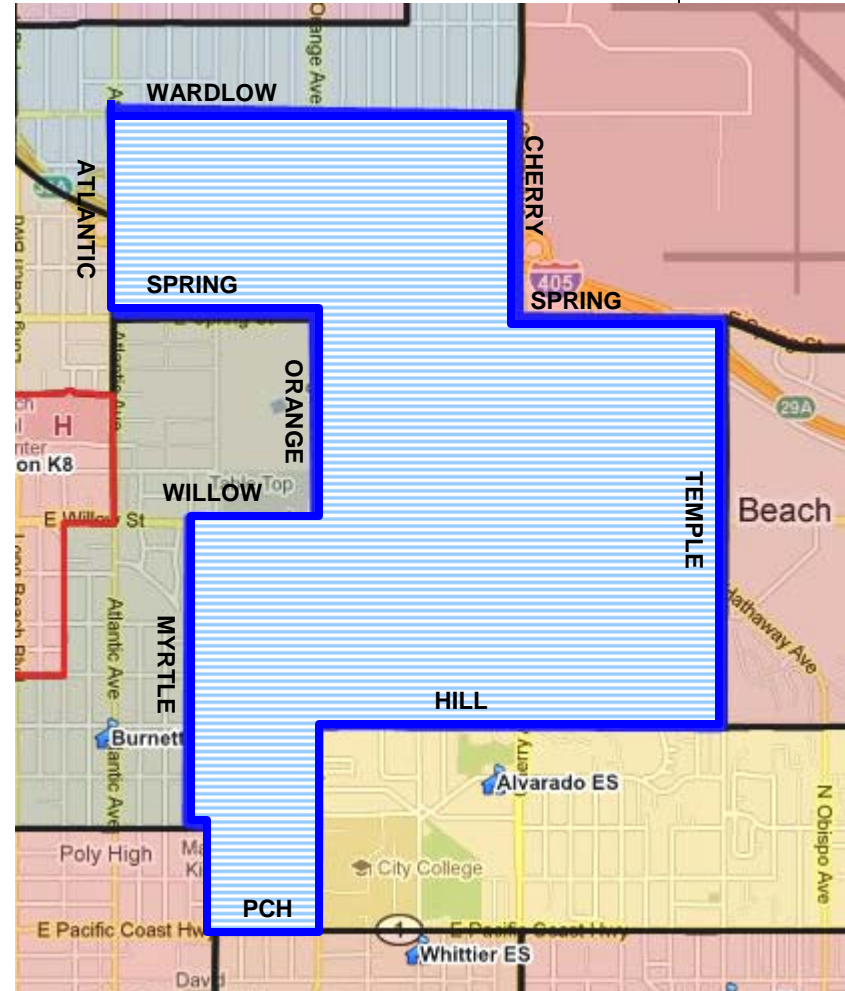

NOTE: All Data based on 2010 CBEDS

Proposed Boundary Adjustment for Bixby Elementary School

Existing Bixby Boundary

Proposed New Boundary

Proposed Boundary Adjustment for Alvarado Elementary School

Existing Alvarado Boundary

Proposed New Boundary

Burroughs Elementary School Consolidation Proposed Boundary Changes

- Burroughs Summary
 - 390 K-5 students live within the Burroughs ES boundary
 - 291 Students attend Burroughs ES; of these students 232 live within the Burroughs ES boundary and 59 live outside the boundary
- Birney ES
 - 657 students are enrolled
 - 680 students are projected for 2011
 - 93 K-5 students live within the proposed area from Burroughs; of these students 65 currently attend Burroughs
- Signal Hill ES
 - 721 students are enrolled
 - 698 students are projected for 2011
 - 120 K-5 students live within the proposed area from Burroughs; of these students 88 currently attend Burroughs
- Longfellow ES
 - 899 students are enrolled
 - 927 students are projected for 2011
 - 171 K-5 students live within the proposed area from Burroughs; of these students 76 currently attend Burroughs

Proposed Boundary Adjustment for Birney Elementary School

Existing Birney Boundary

Proposed New Boundary

Proposed Boundary Adjustment for Signal Hill Elementary School

Existing Signal Hill Boundary

Proposed New Boundary

Proposed Boundary Adjustment for Longfellow Elementary School

Existing Longfellow Boundary

Proposed New Boundary