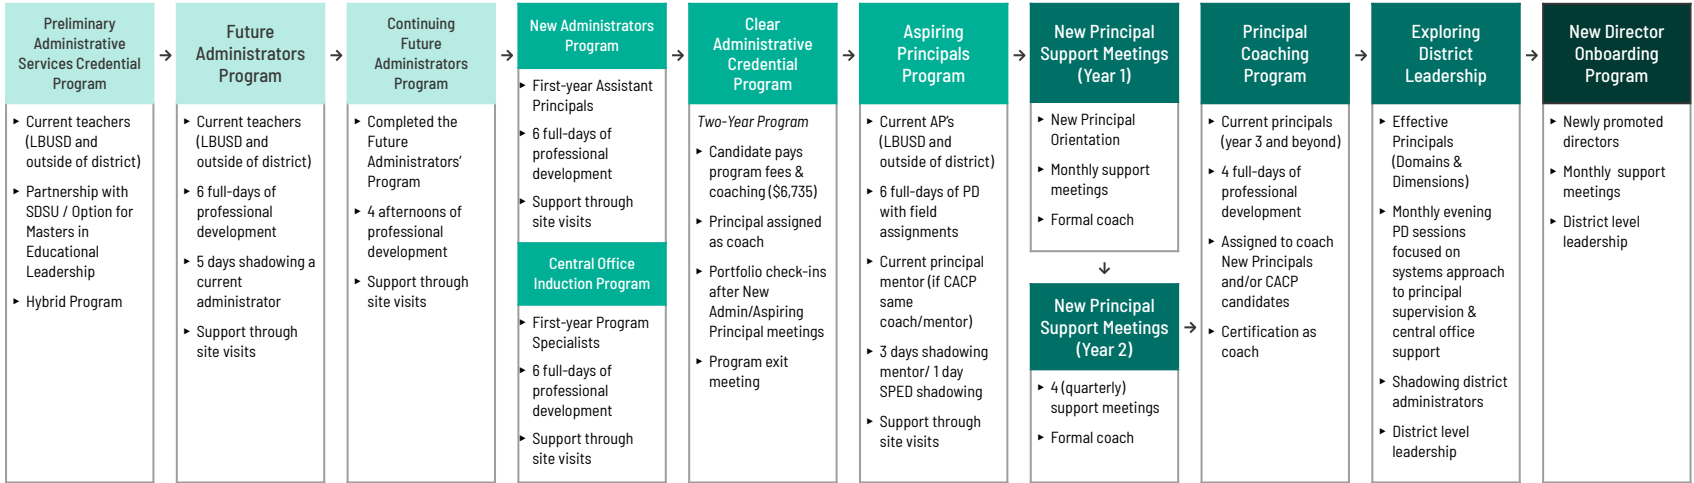

LONG BEACH UNIFIED SCHOOL DISTRICT

# EQUITY LEADERSHIP & TALENT DEVELOPMENT PIPELINE PROGRAMS

TEACHER LEADER

ASSISTANT PRINCIPAL

PRINCIPAL

ASSISTANT SUPERINTENDENT