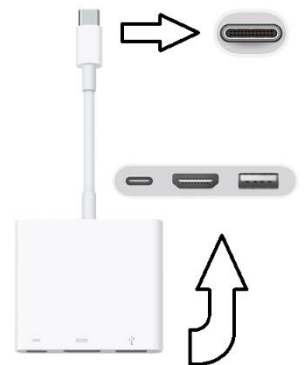

➤ **Adapters:**

- **Thunderbolt (USB-C) to HDMI Multiport (USB-C,HDMI,USB 3) Adapter ($69.00)**
  Connects your Mac to an LCD projector, or TV with an HDMI port**
  <https://www.apple.com/shop/product/MJ1K2AM/A/usb-c-digital-av-multiport-adapter>
- **Thunderbolt (USB-C) to VGA Multiport (USB-C,VGA,USB-3) Adapter ($69.00)**
  Connects your Mac to an LCD projector with a VGA port**
  <https://www.apple.com/shop/product/MJ1L2AM/A/usb-c-vga-multiport-adapter>