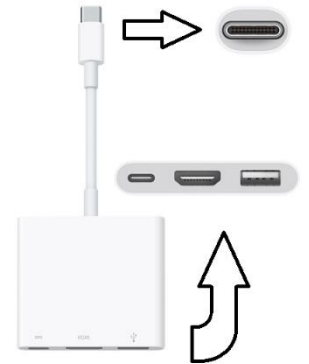

Optional Items (Accessories) for the iMac (add these prices to the total)

- **External USB Optical drive, “Super Drive” ($79.00)**
  External drive to play and burn both CDs and DVDs.

➤ **Adapters:**

- **Thunderbolt (USB-C) to HDMI Multiport (USB-C,HDMI,USB 3) Adapter ($69.00)**
  Connects your Mac to an LCD projector, or TV with an HDMI port**
  <https://www.apple.com/shop/product/MJ1K2AM/A/usb-c-digital-av-multiport-adapter>
- **Thunderbolt (USB-C) to VGA Multiport (USB-C,VGA,USB-3) Adapter ($69.00)**
  Connects your Mac to an LCD projector with a VGA port**
  <https://www.apple.com/shop/product/MJ1L2AM/A/usb-c-vga-multiport-adapter>

For Additional Cost for Installation and Software (see page below) ***