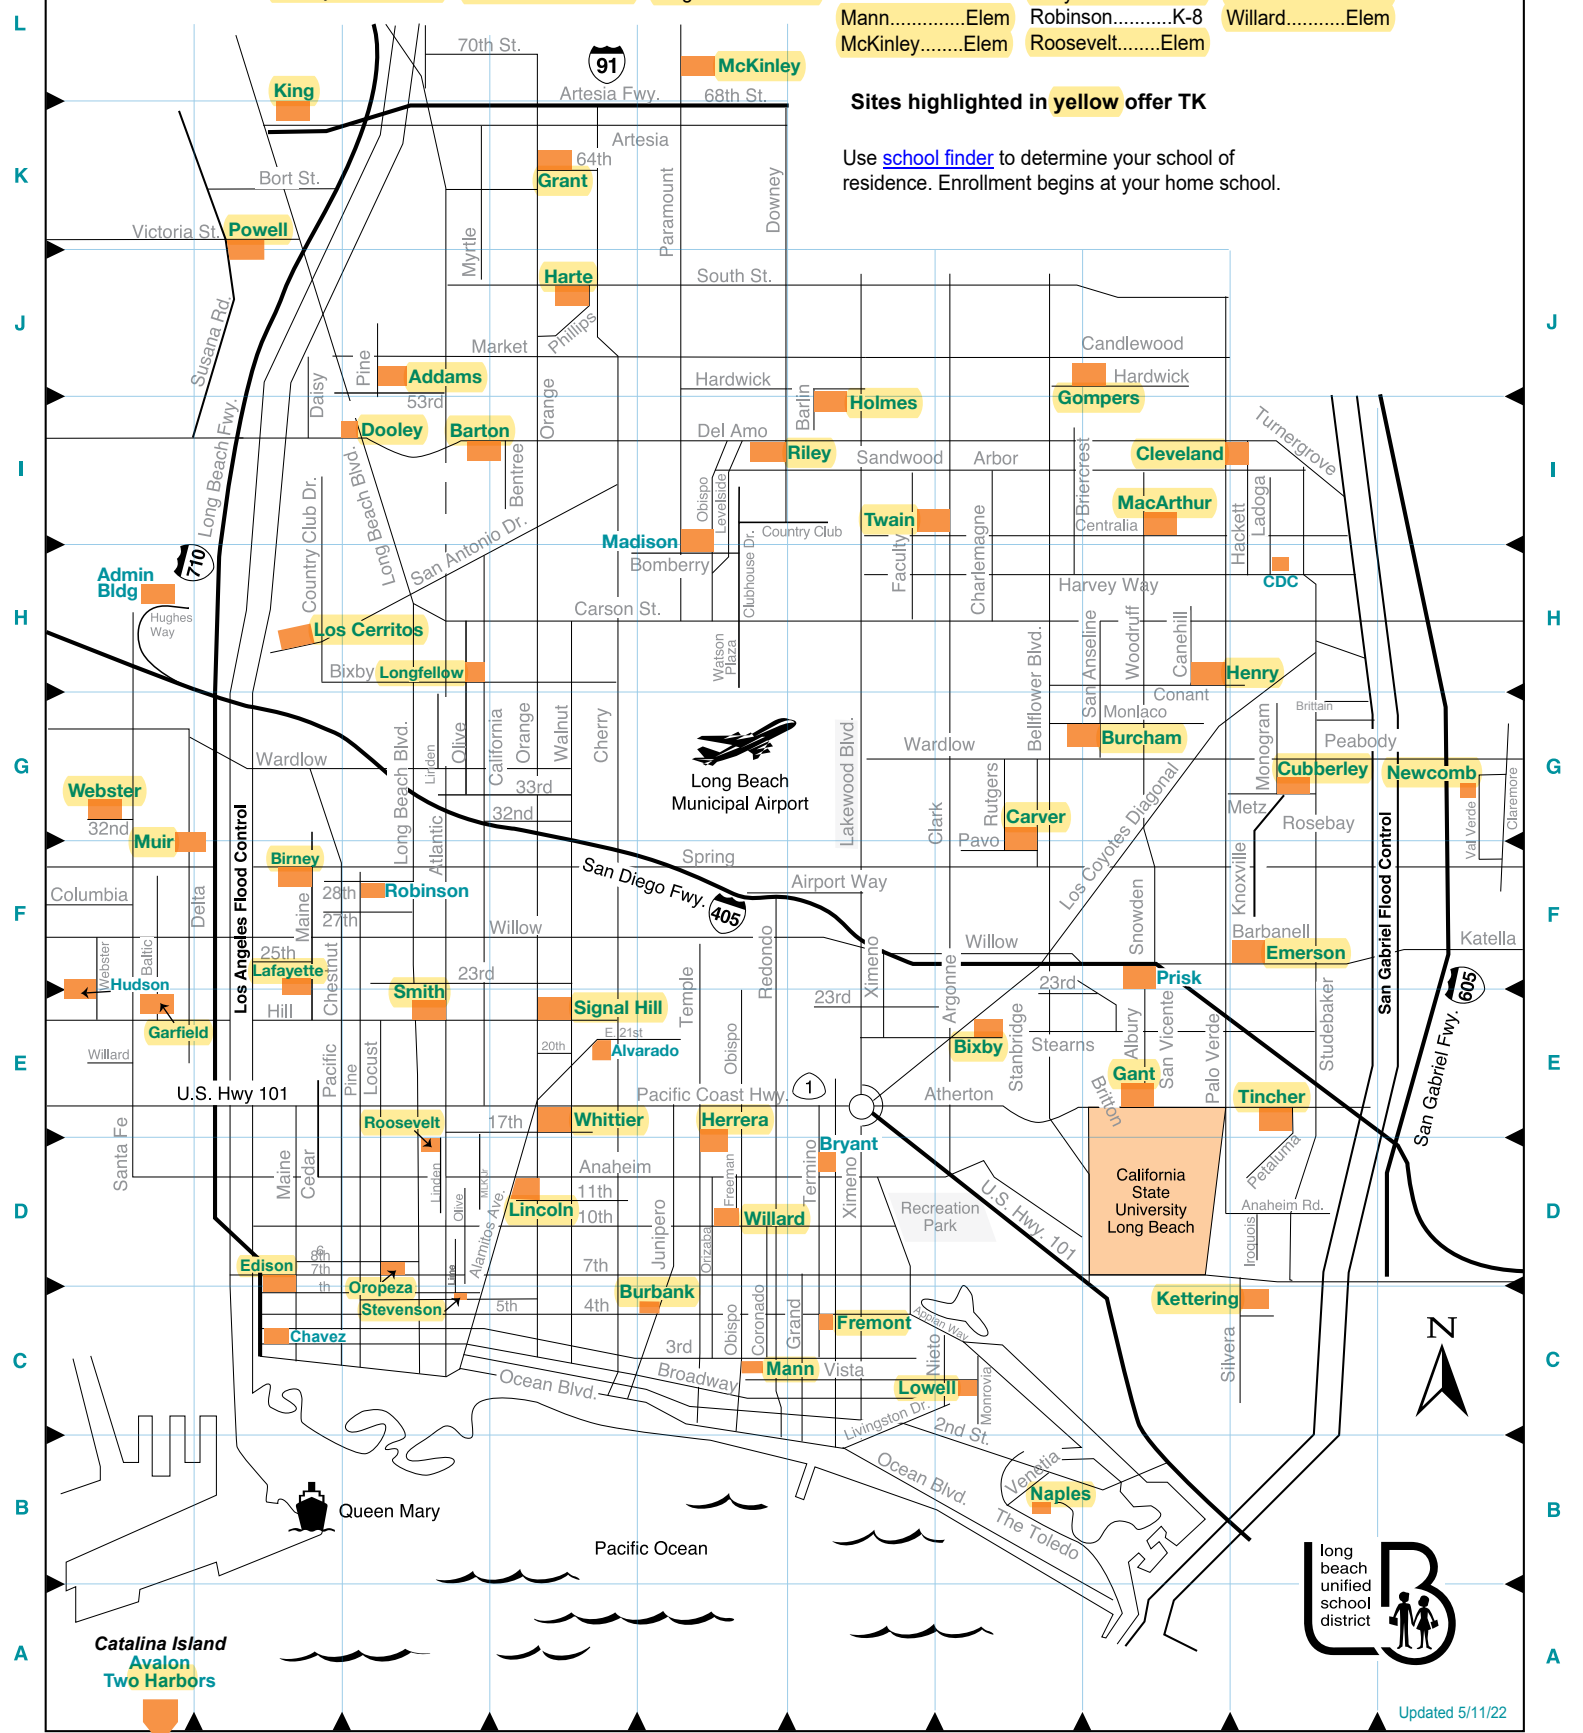

Transitional Kindergarten Schools Map 2022-2023

Elementary and K-8 Schools

Addams.....Elem	Burbank.....Elem	Edison.....Elem	Harte.....Elem	Lafayette.....Elem	Muir.....TK-8	Signal Hill.....Elem
Alvarado.....Elem	Burcham.....Elem	Emerson.....Elem	Henry.....Elem	Lincoln.....Elem	Naples.....Elem	Smith.....Elem
Avalon.....TK-12	Carver.....Elem	Fremont.....Elem	Herrera.....Elem	Longfellow.....Elem	Newcomb.....TK-8	Stevenson.....Elem
Barton.....Elem	Chavez.....Elem	Gant.....Elem	Holmes.....Elem	Los Cerritos.....Elem	Oropeza.....Elem	Tincher.....TK-8
Birney.....Elem	Cleveland.....Elem	Garfield.....Elem	Hudson.....Elem	Lowell.....Elem	Powell.....K-8	Twain.....Elem
Bixby.....Elem	Cubberley.....TK-8	Gompers.....Elem	Kettering.....Elem	MacArthur.....Elem	Prisk.....Elem	Webster.....Elem
Bryant.....Elem	Dooley.....Elem	Grant.....Elem	King.....Elem	Madison.....Elem	Riley.....Elem	Whittier.....Elem
				Mann.....Elem	Robinson.....K-8	Willard.....Elem
				McKinley.....Elem	Roosevelt.....Elem	

Sites highlighted in yellow offer TK

Use [school finder](#) to determine your school of residence. Enrollment begins at your home school.