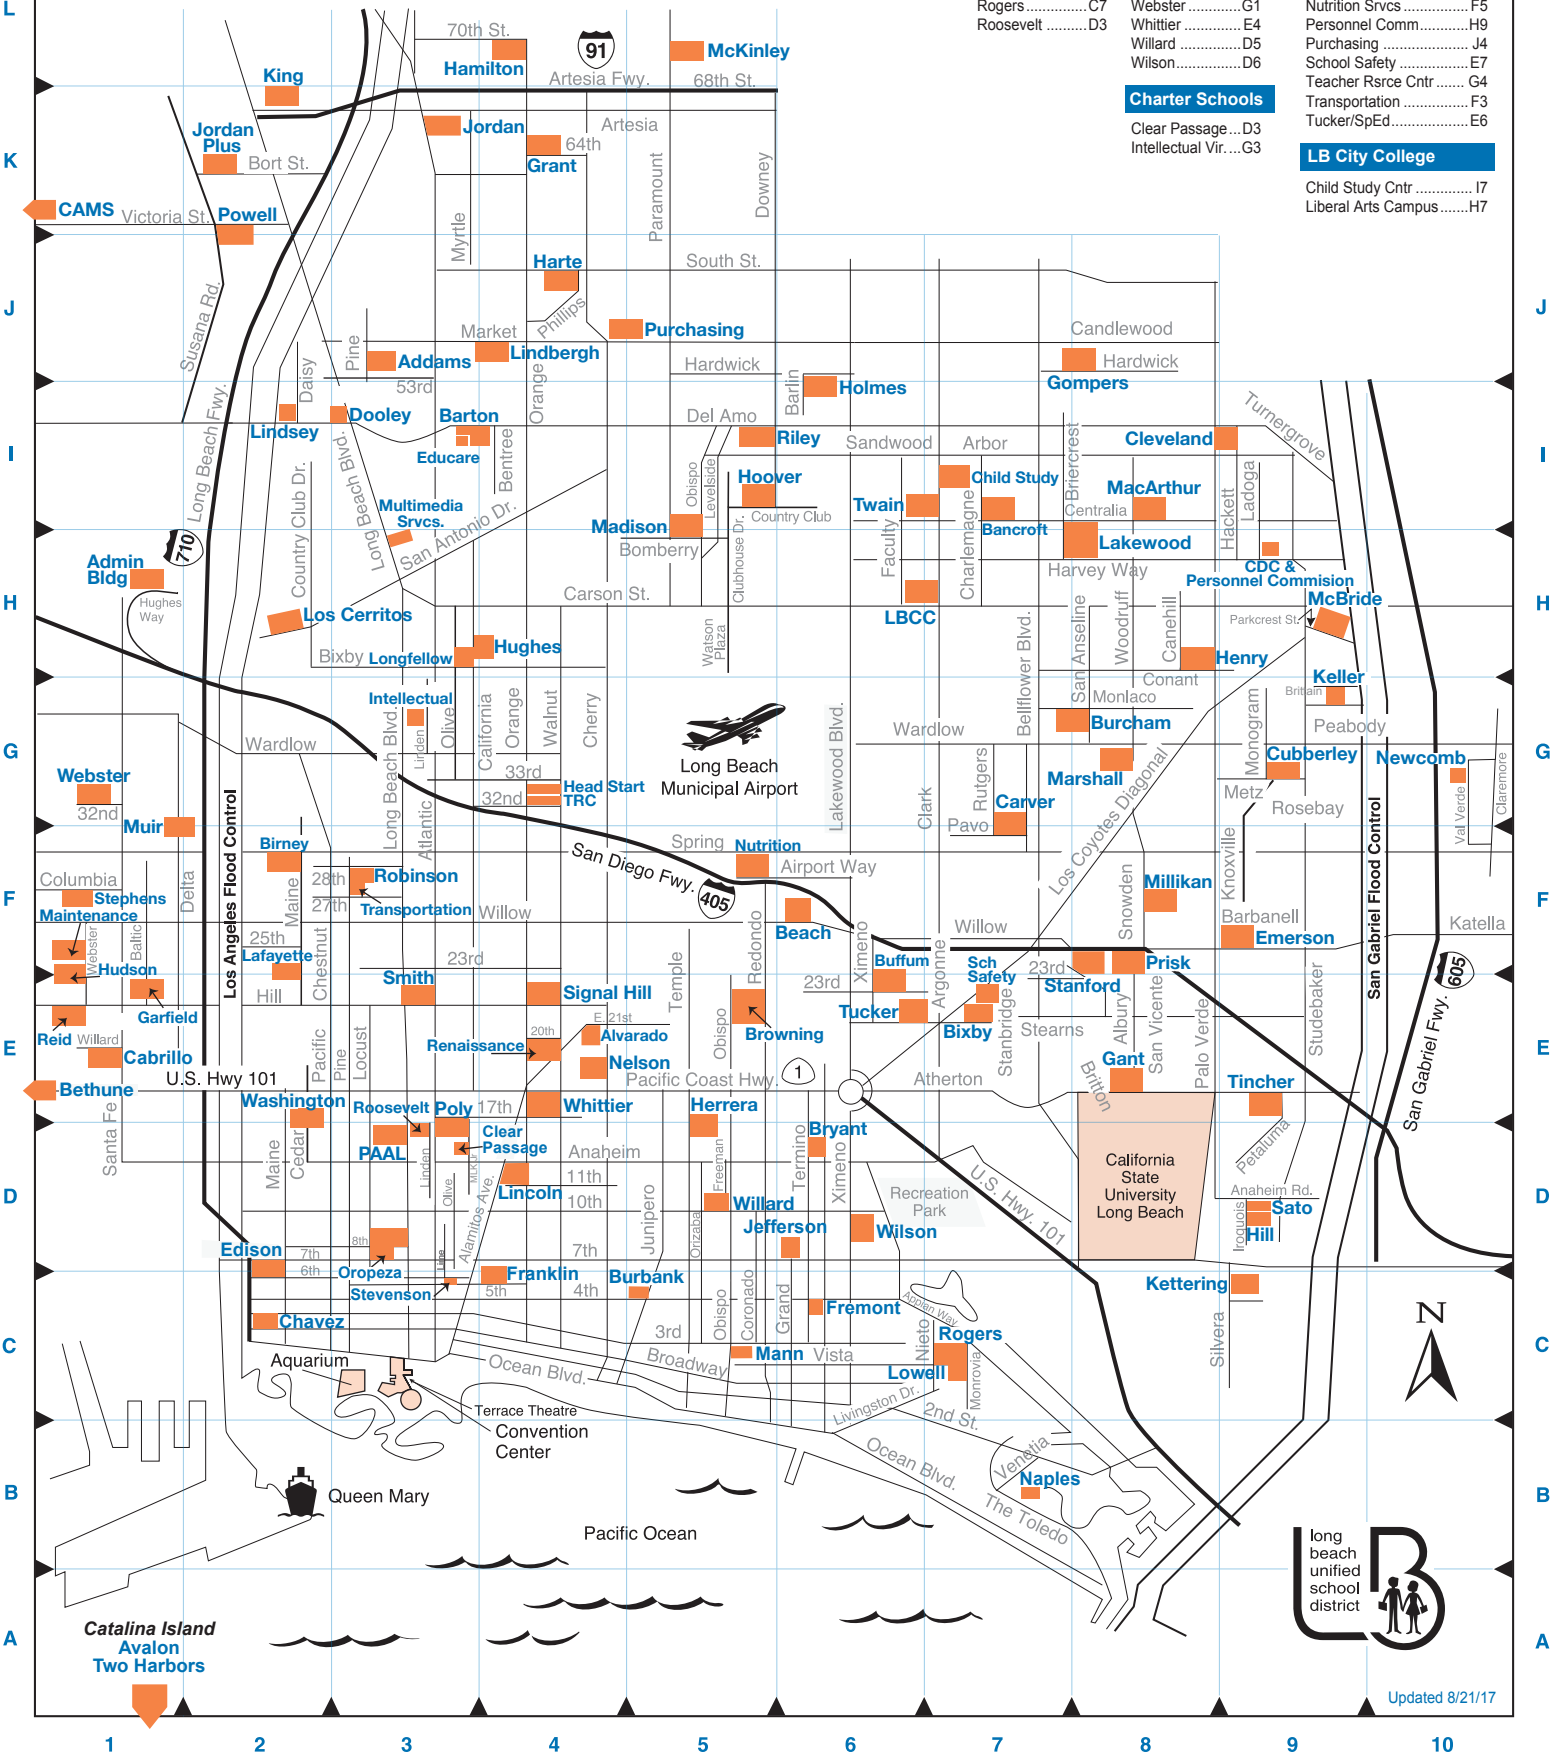

Central Services

Admin Building H1
• High Schools
• Middle & K-8 Schools
• Elementary Schools
Buffum TLC E6
Child Dev Ctr H9
Educare I3
Head Start G4
Maintenance F1
Multimedia Svcs H3
Nutrition Svcs F5
Personnel Comm H9
Purchasing J4
School Safety E7
Multimedia Svcs H3
Nutrition Svcs F5
Personnel Comm H9
Purchasing J4
School Safety E7
Teacher Rsrce Cntr G4
Transportation F3
Tucker/SpEd E6

Charter Schools

Clear Passage ...D3
Intellectual Vir...G3

LB City College

Child Study Cntr I7
Liberal Arts Campus H7