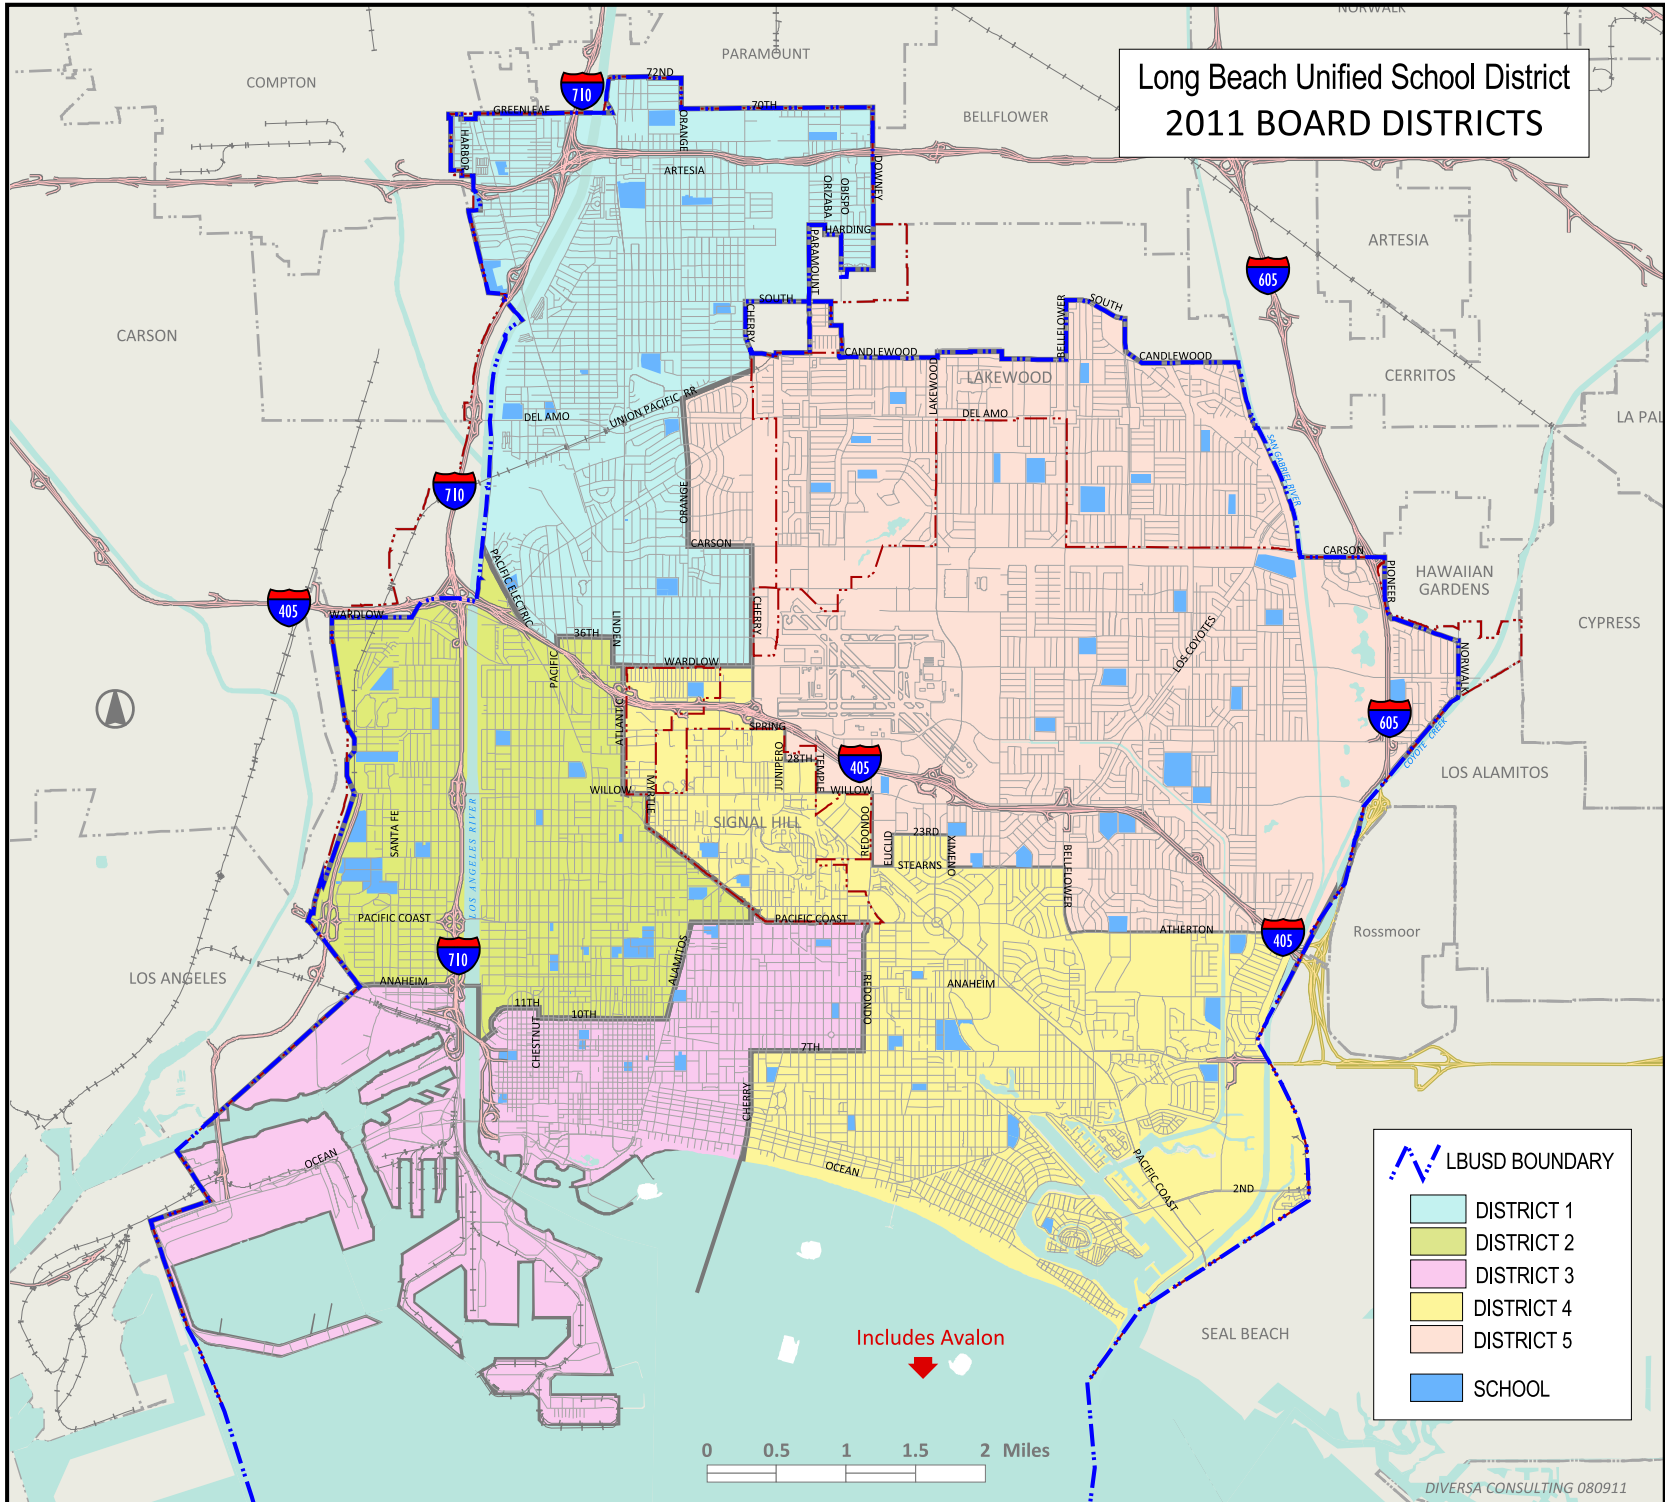

# Long Beach Unified School District 2011 BOARD DISTRICTS

Includes Avalon

0 0.5 1 1.5 2 Miles