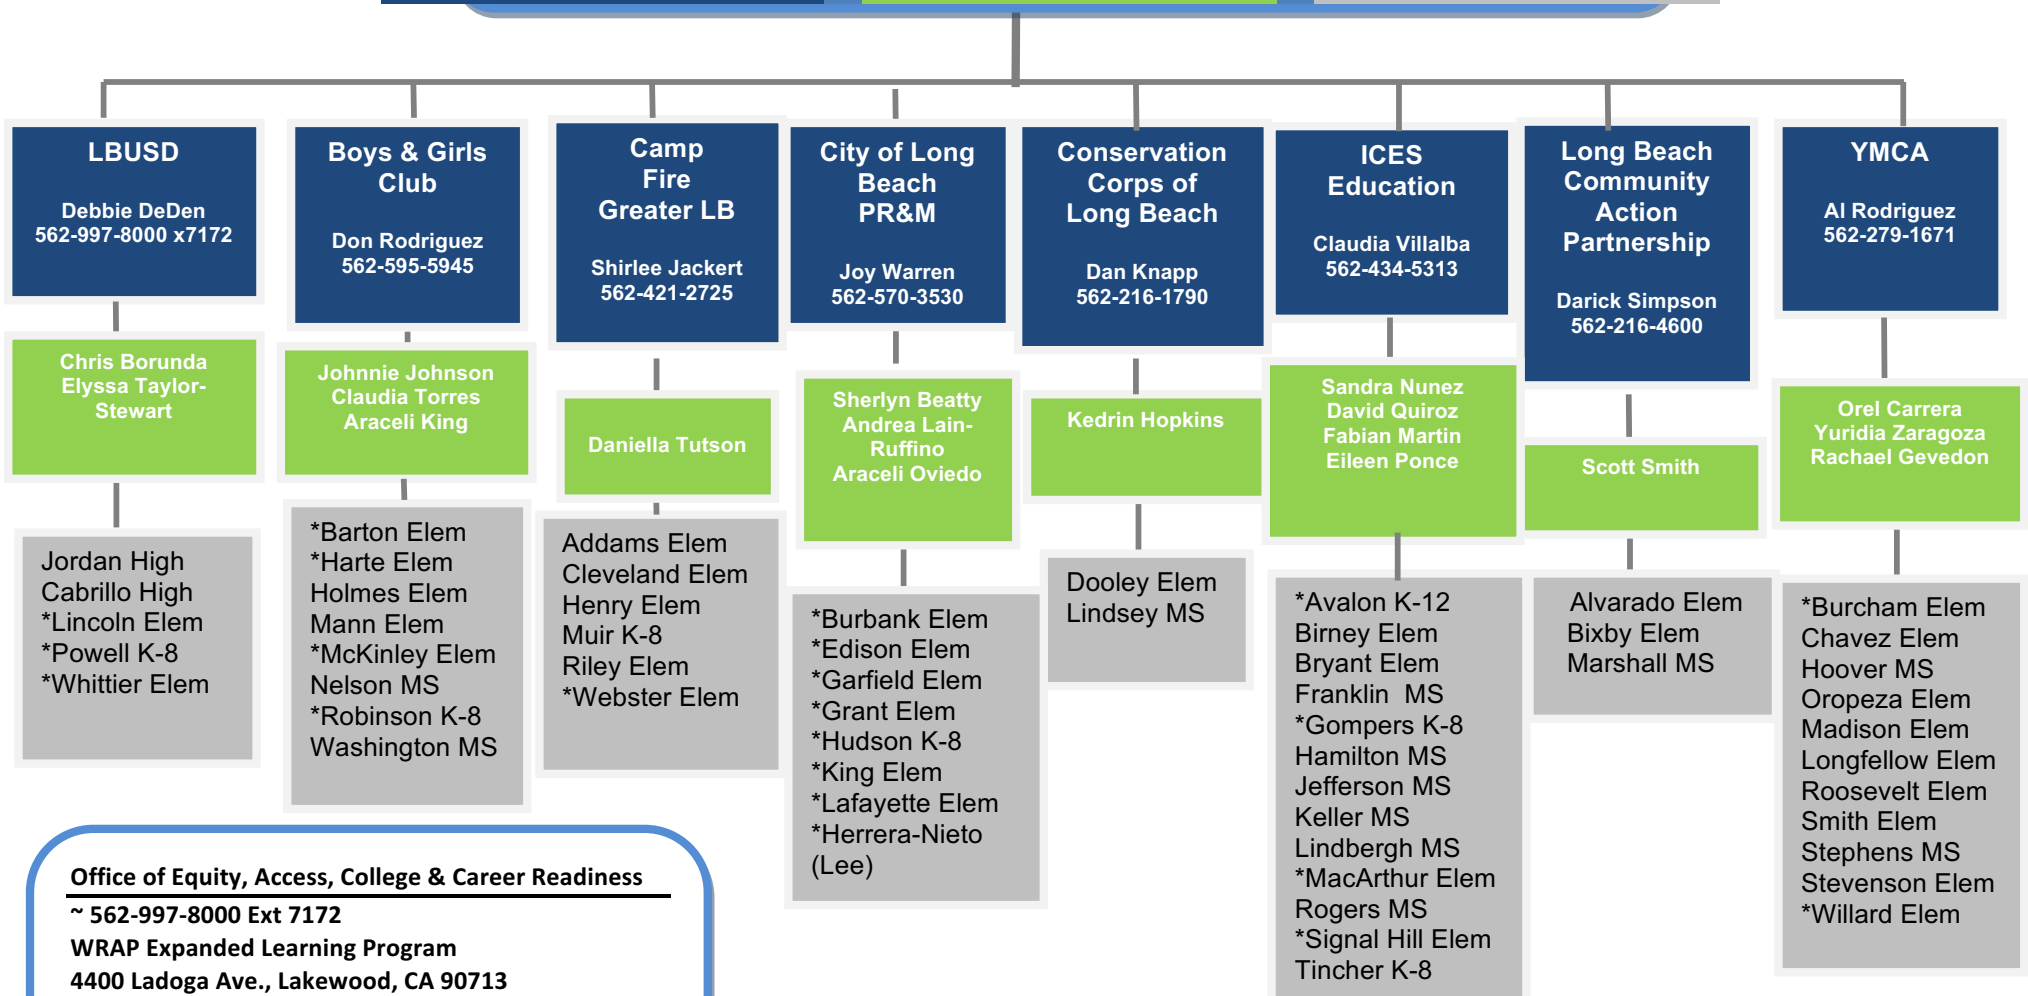

LBUSD Expanded Learning Program WRAP Winners Reaching Amazing Potential 2018 -2019

A Long Beach Community Partnership
ASES, 21st Century Community Centers and ASSETS Funded
<http://www.lbschools.net/Departments/WRAP/>

Office of Equity, Access, College & Career Readiness
~ 562-997-8000 Ext 7172
WRAP Expanded Learning Program
4400 Ladoga Ave., Lakewood, CA 90713
Debbie DeDen, Program Director
Chris Borunda, Administrator
Elyssa Taylor-Stewart, Academic Director/Coordinator
Veronica Guevara, Secretary
Rosemarie Juan, Accountant
Gaby Briseno, Office Assistant

***Offers Kindergarten Option
(based on space availability)**