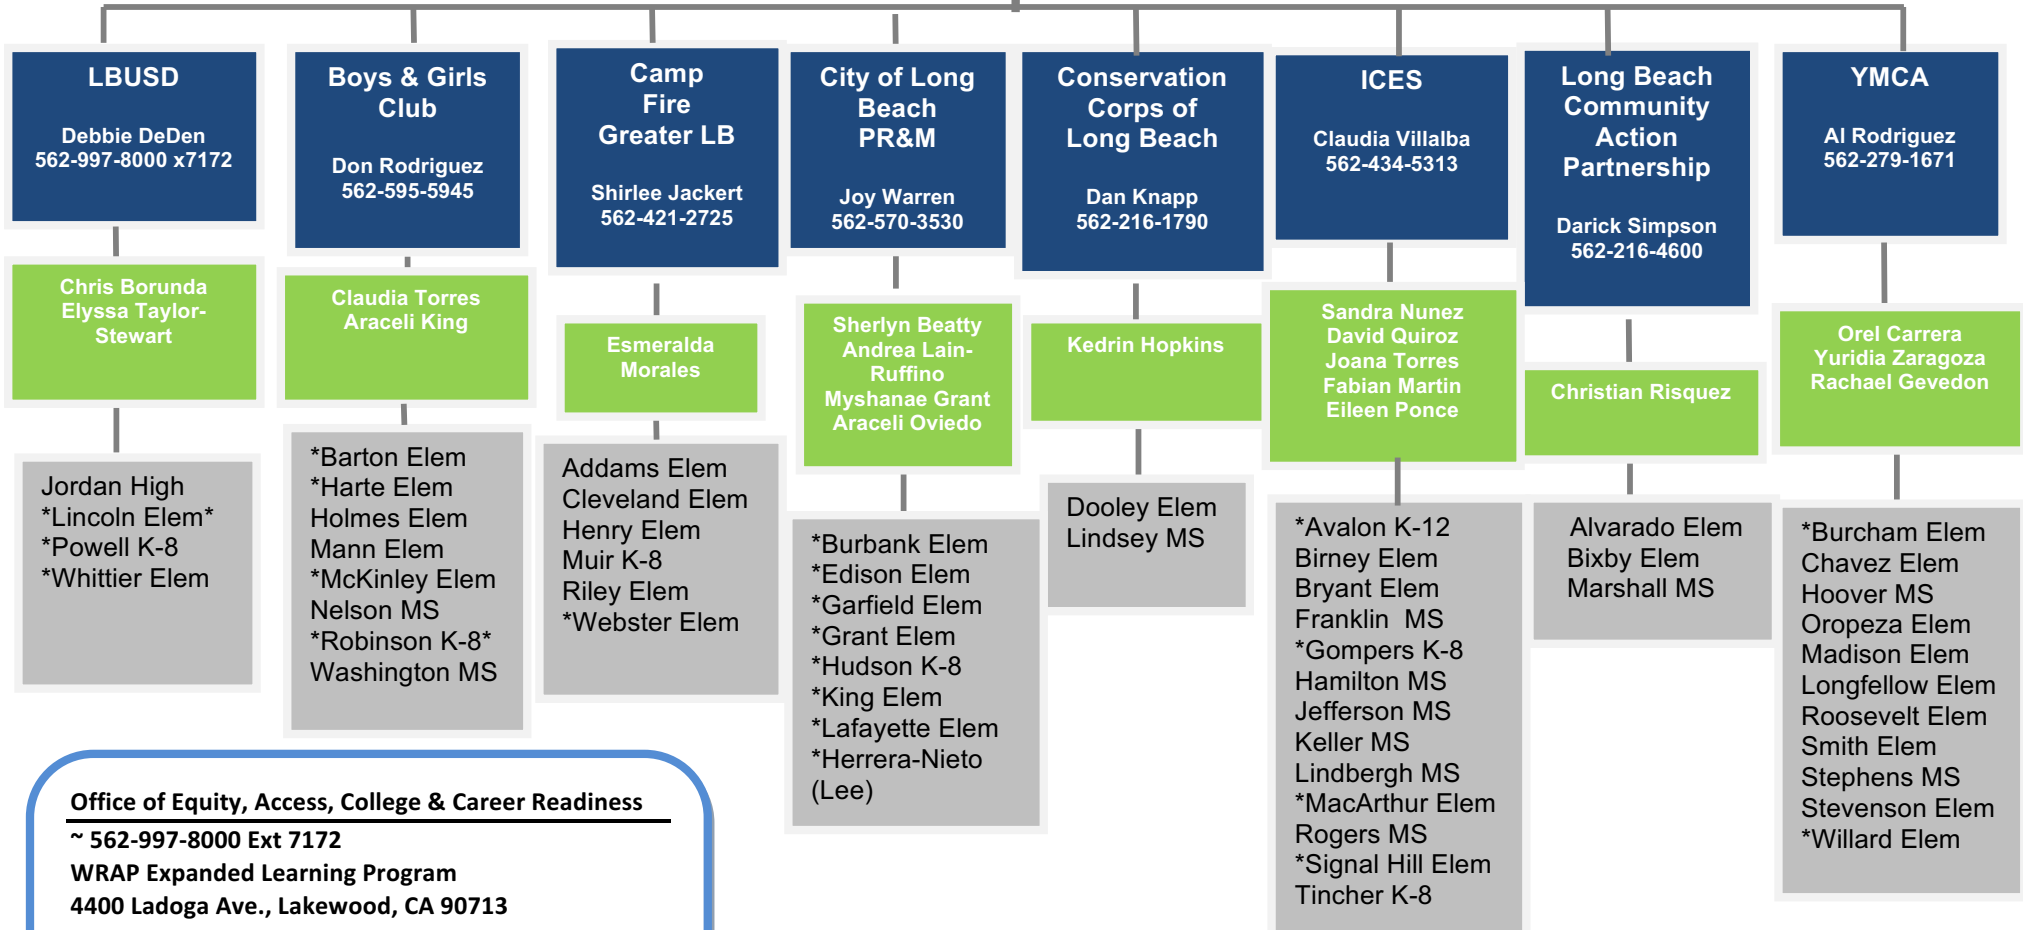

LBUSD Expanded Learning Program WRAP Winners Reaching Amazing Potential 2017 -2018

A Long Beach Community Partnership
ASES, 21st Century Community Centers and ASSETS Funded
<http://www.lbschools.net/Departments/WRAP/>

Office of Equity, Access, College & Career Readiness
~ 562-997-8000 Ext 7172
WRAP Expanded Learning Program
4400 Ladoga Ave., Lakewood, CA 90713
Debbie DeDen, Program Director
Chris Borunda, Administrator
Elyssa Taylor-Stewart, Academic Director/Coordinator
Veronica Guevara, Secretary
Rosemarie Juan, Accountant
Gaby Briseno, Office Assistant

***Offers Kindergarten Option
(based on space availability)**