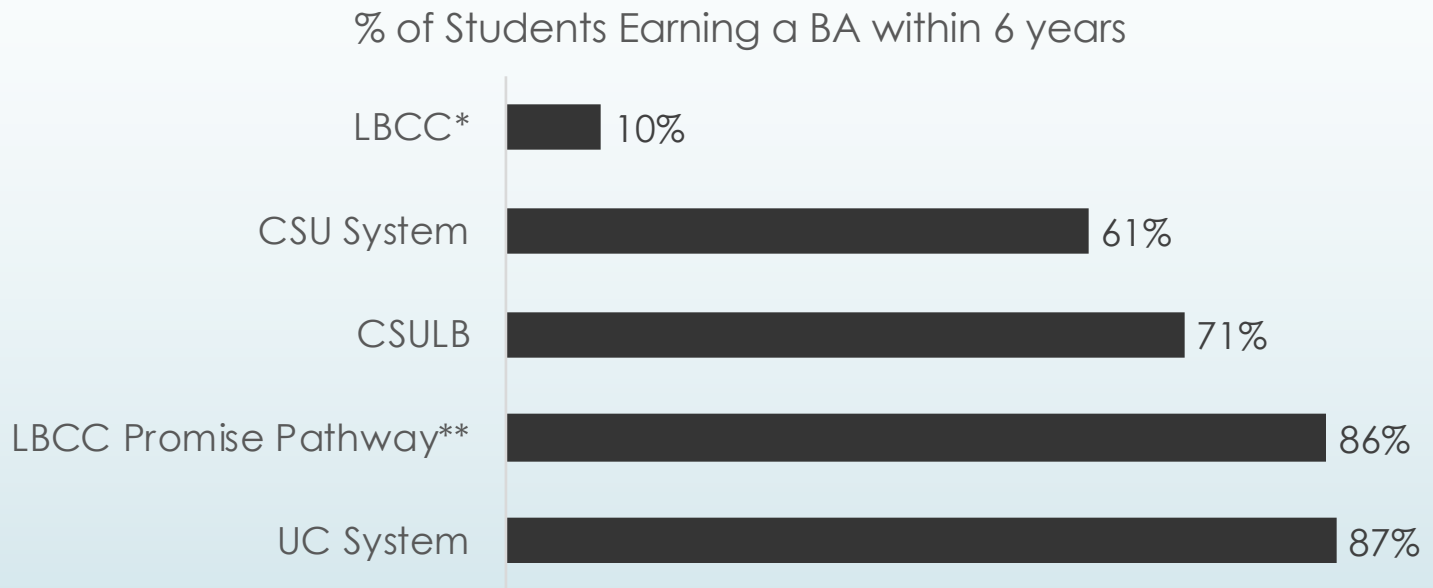

PSAT 8/9 Video Pilot

Review of College Board/Spotlight/LBUSD Pilot to Share Student Results

Superintendent Parent Forum

January 2019

Full Sequence of College Board Tests

Video Pilot

Why Should Students Take These Tests?

- ▶ The SAT is required for admission into most 4-year colleges and universities
- ▶ The PSAT and SAT have a different format than the Smarter Balanced Test (SBAC), so practicing in the earlier grades helps students perform better on the SAT.
- ▶ SBAC assesses grades 3-8 & 11, while the PSAT/SAT assesses grades 8 through 12
- ▶ Taking the PSAT and SAT allows students to access the customized, free tutorial on Khan Academy

Performing well on the SAT provides greater access to a 4-Year college or Promise Pathway

* LBCC transfer rate is 13%. 79% of transfers to CSULB graduate within 4 years.

** Assumes all LBCC Promise Pathway students complete the program within 2 years.