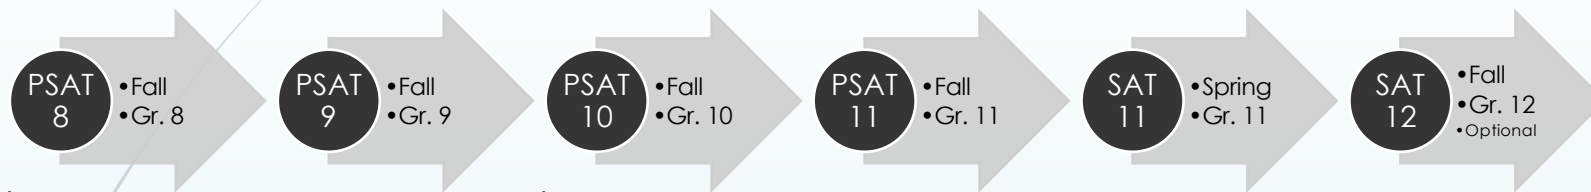

PSAT 8/9 Video Pilot

Review of College Board/Spotlight/LBUSD Pilot to Share Student Results

Superintendent Parent Forum

January 2019

Full Sequence of College Board Tests

Video Pilot

Why Should Students Take These Tests?

- ▶ The SAT is required for admission into most 4-year colleges and universities
- ▶ The PSAT and SAT have a different format than the Smarter Balanced Test (SBAC), so practicing in the earlier grades helps students perform better on the SAT.
- ▶ SBAC assesses grades 3-8 & 11, while the PSAT/SAT assesses grades 8 through 12
- ▶ Taking the PSAT and SAT allows students to access the customized, free tutorial on Khan Academy