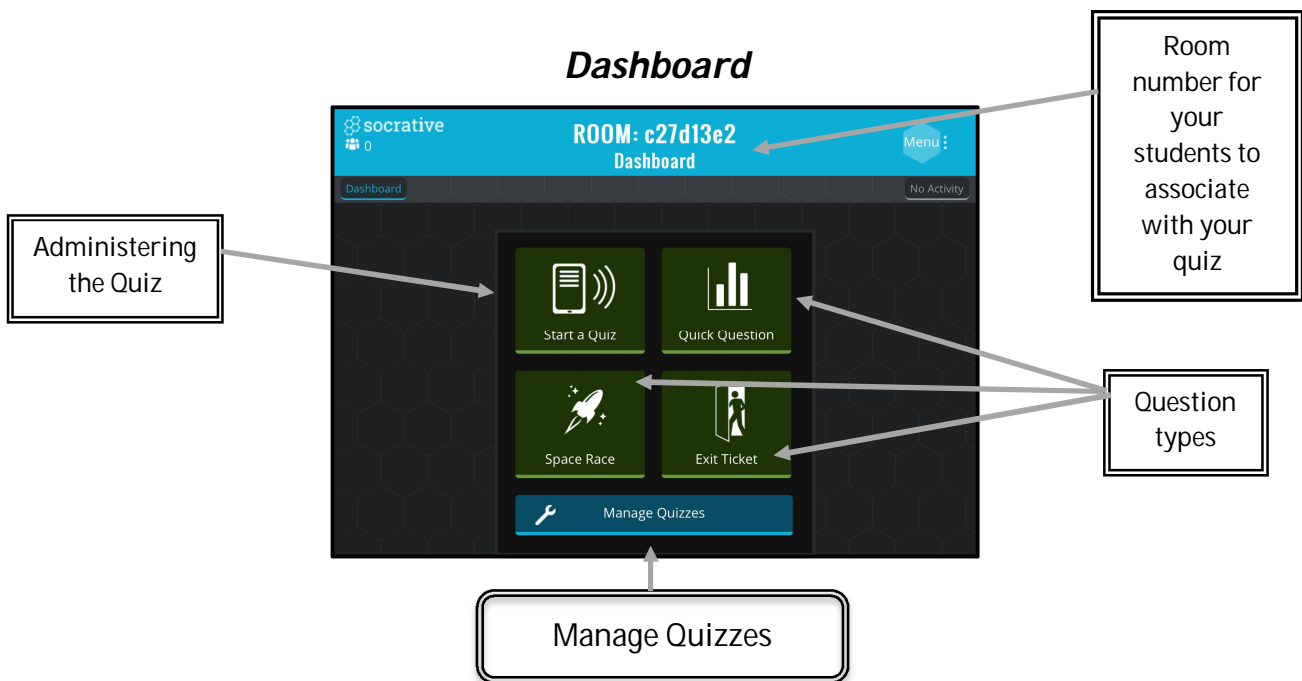

Socrative for the iPad

Login or Create an Account if you do not have one

TEACHER REGISTRATION

username

username

.....

.....

I agree with the service's [TOS](#) and [Privacy Policy](#).

SUBMIT CANCEL

Socrative for the iPad

Manage Quizzes

Students

- Students do not need to create an account to use Socrative. They use the Room number to join and take the quiz.
- You may want to have students input their names or ID for you to identify them.