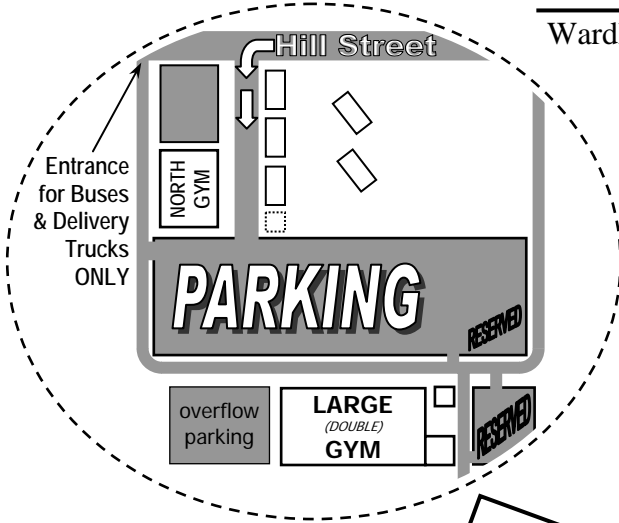

405 (San Diego) Freeway

710 (Long Beach) Freeway